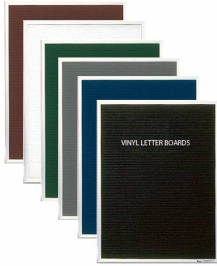

Open Face Vinyl Letter Board 48x48 Aluminum Frame

FOR CURRENT PRICING, VISIT THE ID # LISTED ABOVE
FREE SHIPPING

Product Details

- **Framed Letter Board**
- 48x48 Vinyl Letter Board
- Overall Vinyl Letter Board Size: 48 x 48
- Overall Frame Depth: 1/2"
- Silver aluminum trim (3/4" wide) borders the vinyl letter board
- Attractive vinyl letterboard with 1/4" grooves allows for easy letter and number insertion
- 3/4" White Helvetica letters and numbers included (290 Characters)
- Hanging Hardware is riveted onto the back for easy wall or ceiling mount
- Open Face letter boards display 48x48 for INDOOR or OUTDOOR use
- Call for Custom Framed Letterboards Vinyl or Fabric

NOTE: If used outdoors, the letter board should be covered by an over-hang or enclosed in a case. It is not meant for outdoor use with direct exposure to inclement weather.

Ordering Options

- Optional colors for vinyl letterboard panel
- Optional letter & character sets (1/2", 3/4", 1", 2", 3")