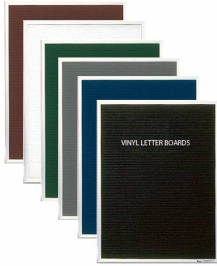

### Open Face Vinyl Letter Board 48x48 Aluminum Frame

FOR CURRENT PRICING, VISIT THE ID # LISTED ABOVE  
FREE SHIPPING

#### Product Details

- **Framed Letter Board**
- 48x48 Vinyl Letter Board
- Overall Vinyl Letter Board Size: 48 x 48
- Overall Frame Depth: 1/2"
- Silver aluminum trim (3/4" wide) borders the vinyl letter board
- Attractive vinyl letterboard with 1/4" grooves allows for easy letter and number insertion
- 3/4" White Helvetica letters and numbers included (290 Characters)
- Hanging Hardware is riveted onto the back for easy wall or ceiling mount
- Open Face letter boards display 48x48 for INDOOR or OUTDOOR use
- Call for Custom Framed Letterboards Vinyl or Fabric

#### Ordering Options

- Optional colors for vinyl letterboard panel
- Optional letter & character sets (1/2", 3/4", 1", 2", 3")

**\*CUSTOM SIZES AVAILABLE | CALL US**

| Model      | Overall Letter Board Size | Ships Via | Shipping Weight |
|------------|---------------------------|-----------|-----------------|
| OFLBV-4848 | 48" x 48"                 | Freight   | 62              |