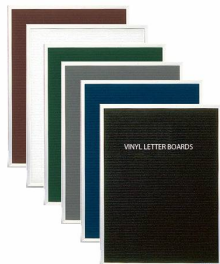

Open Face Vinyl Letter Board 11x17 Frame with Silver Trim Aluminum

FOR CURRENT PRICING, VISIT THE ID # LISTED ABOVE
FREE SHIPPING

Product Details

- Open Face Vinyl Letter Board 11x17
- Silver Trim Aluminum Frame
- Letterboard with Changeable Letters
- Overall Frame Depth: 1/2"
- Grooved Letter Board
- Overall Vinyl Letter Board Frame Size: 11 x 17
- Silver aluminum trim (3/4" wide) borders the vinyl letter board
- Attractive vinyl letterboard with 1/4" grooves for easy letter & number insertion
- 3/4" White Helvetica letters and numbers included (290 Characters)
- Hanging Hardware is riveted onto the back for easy wall or ceiling mount
- 11x17 Open Face letter board displays **for Indoor or Outdoor use**
- Call for Custom Open Face Framed Letterboard Sizes

NOTE: If used outdoors, the letter board should be covered by an overhang or enclosed in a case. It is not meant for outdoor use with direct exposure to inclement weather.

Ordering Options

- Frame Orientation: Portrait or Landscape
- Optional colors for vinyl letterboard panel
- Optional letter & character sets (1/2", 3/4", 1", 2", 3")

***CUSTOM SIZES AVAILABLE | CALL US**

Model	Overall Letter Board Size	Ships Via	Shipping Weight
OFLBV-1117	11" x 17"	UPS	8