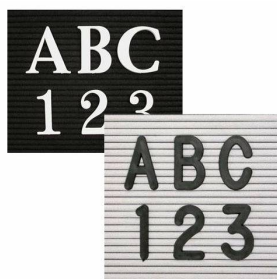

Open Face Vinyl Letter Board 11x17 Frame with Silver Trim Aluminum

FOR CURRENT PRICING, VISIT THE ID # LISTED ABOVE
FREE SHIPPING

Product Details

- Open Face Vinyl Letter Board 11x17
- Silver Trim Aluminum Frame
- Letterboard with Changeable Letters
- Overall Frame Depth: 1/2"
- Grooved Letter Board
- Overall Vinyl Letter Board Frame Size: 11 x 17
- Silver aluminum trim (3/4" wide) borders the vinyl letter board
- Attractive vinyl letterboard with 1/4" grooves for easy letter & number insertion
- 3/4" White Helvetica letters and numbers included (290 Characters)
- Hanging Hardware is riveted onto the back for easy wall or ceiling mount
- 11x17 Open Face letter board displays **for Indoor or Outdoor use**
- Call for Custom Open Face Framed Letterboard Sizes

NOTE: If used outdoors, the letter board should be covered by an overhang or enclosed in a case. It is not meant for outdoor use with direct exposure to inclement weather.

Ordering Options

- Frame Orientation: Portrait or Landscape
- Optional colors for vinyl letterboard panel
- Optional letter & character sets (1/2", 3/4", 1", 2", 3")

***CUSTOM SIZES AVAILABLE | CALL US**

Model	Overall Letter Board Size	Ships Via	Shipping Weight
OFLBV-1117	11" x 17"	UPS	8