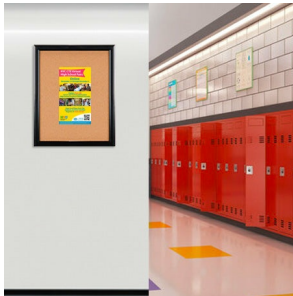

Super Wide-Face 36x48 Enclosed Bulletin Board SwingFrames

FOR CURRENT PRICING, VISIT THE ID # LISTED ABOVE

Product Details

- Enclosed Cork Bulletin Board 36" x 48"
- Wall Mount Display Frame with One Door
- Patented swing-open frame system (opens right to left)
- Features concealed hinges and Gravity Lock
- Metal Frame Profile: 2 3/8" Wide
- Overall Wall Frame Depth: 2 1/4"
- Interior Useable Depth: 3/4"
- (2) Anodized aluminum frame finishes available: Black and Silver
- Break Resistant Acrylic: For high traffic or public areas
- 1/4" natural cork board mounted on 1/4" hardboard
- Installs Easily: Mounting hardware included
- Super Wide-Face Designer Bulletin Boards are for **INDOOR USE ONLY**
- **Call to Buy Custom Designer Bulletin Cork Boards!**

Ordering Options

- Frame Orientation: Portrait or Landscape
- Fabric Covered Bulletin Board
- Lockable Bulletin Board - Side Plunge Lock & Key

Model	Interior Size	Overall Size	Viewable Area	Ships Via	Shipping Weight
SFMBWIDE-3648	36" x 48"	39 3/4" x 51 3/4"	34 1/8" x 46 1/8"	FedEx	50