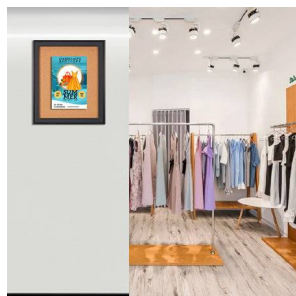

Designer Metal 36" x 48" Enclosed Bulletin Board SwingFrames

FOR CURRENT PRICING, VISIT THE ID # LISTED ABOVE

Product Details

- Wall Mount Enclosed 36 x 48 Bulletin Cork Boards
- Patented swing-open frame system (opens right to left)
- Features concealed hinges and Gravity Lock which provide a clean design
- Metal Frame Profile: 5/8" Wide
- Overall Exterior Display Cabinet Depth: 2 1/4"
- Interior Useable Depth: 3/4"
- (5) Aluminum frame finishes available
- Beveled Matboard: Complimentary color to metal frame
- Break Resistant Acrylic: For high traffic or public locations
- 1/4" natural cork board mounted on 1/4" hardboard
- Installs Easily: Mounting hardware included
- SwingFrame Cork Bulletin Board Displays are for **INDOOR USE ONLY**
- **Fabric Covered Bulletin Board Optional**
- [Call to Buy Swingframe Custom Designer Bulletin Boards 36x48](#)

Ordering Options

- Frame Orientation: Portrait or Landscape
- Enclosed Fabric Bulletin Board
- Lockable Bulletin Board with Side Plunge Lock & Key

| Model | Interior Size | Overall Size | Viewable Area | Ships Via | Shipping Weight |
|-----------|---------------|-------------------|---------------|-----------|-----------------|
| SFMB-3648 | 36" x 48" | 39 3/4" x 51 3/4" | 35" x 47" | FedEx | 50 |