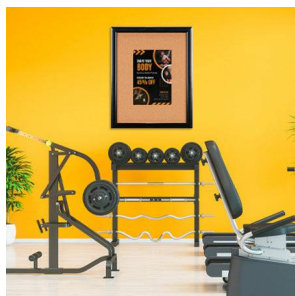

Super Wide-Face 20x30 Enclosed Bulletin Board SwingFrames

FOR CURRENT PRICING, VISIT THE ID # LISTED ABOVE

Product Details

- Enclosed Cork Bulletin Board 20" x 30"
- Wall Mount Display Frame with One Door
- Patented swing-open frame system (opens right to left)
- Features concealed hinges and Gravity Lock
- Metal Frame Profile: 2 3/8" Wide
- Overall Wall Frame Depth: 2 1/4"
- Interior Useable Depth: 3/4"
- (2) Anodized aluminum frame finishes available: Black and Silver
- Break Resistant Acrylic: For high traffic or public areas
- 1/4" natural cork board mounted on 1/4" hardboard
- Installs Easily: Mounting hardware included
- Super Wide-Face Designer Bulletin Boards are for **INDOOR USE ONLY**
- **Call to Buy Custom Designer Bulletin Cork Boards!**

Ordering Options

- Frame Orientation: Portrait or Landscape
- Fabric Covered Bulletin Board
- Lockable Bulletin Board - Side Plunge Lock & Key

Model	Interior Size	Overall Size	Viewable Area	Ships Via	Shipping Weight
SFMBWIDE-2030	20" x 30"	23 3/4" x 33 3/4"	18 1/8" x 28 1/8"	FedEx	22