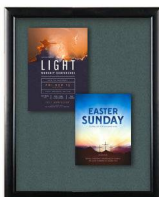

Super Wide-Face 20x30 Enclosed Bulletin Board SwingFrames

FOR CURRENT PRICING, VISIT THE ID # LISTED ABOVE

Product Details

- Enclosed Cork Bulletin Board 20" x 30"
- Wall Mount Display Frame with One Door
- Patented swing-open frame system (opens right to left)
- Features concealed hinges and Gravity Lock
- Metal Frame Profile: 2 3/8" Wide
- Overall Wall Frame Depth: 2 1/4"
- Interior Useable Depth: 3/4"
- (2) Anodized aluminum frame finishes available: Black and Silver
- Break Resistant Acrylic: For high traffic or public areas
- 1/4" natural cork board mounted on 1/4" hardboard
- Installs Easily: Mounting hardware included
- Super Wide-Face Designer Bulletin Boards are for **INDOOR USE ONLY**
- **Call to Buy Custom Designer Bulletin Cork Boards!**

Ordering Options

- Frame Orientation: Portrait or Landscape
- Fabric Covered Bulletin Board
- Lockable Bulletin Board - Side Plunge Lock & Key

Model	Interior Size	Overall Size	Viewable Area	Ships Via	Shipping Weight
SFMBWIDE-2030	20" x 30"	23 3/4" x 33 3/4"	18 1/8" x 28 1/8"	FedEx	22