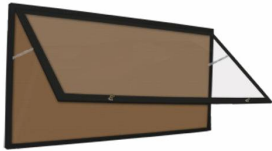

### 36x96 Extra Large Outdoor Enclosed Bulletin Board SwingCases (Single Door)

FOR CURRENT PRICING, VISIT THE ID # LISTED ABOVE

#### Product Details

- 36x96 Extra Large Bulletin Board
- Aluminum Display Case Construction
- Outdoor Enclosed Bulletin Board
- Wall Mount Display Case
- Single Door Lockable Display Case
- Features full length piano hinges (opens right to left)
- Break Resistant Acrylic: Perfect for high traffic or public environments
- Security cam-lock is positioned on front of 36" x 96" frame (2 keys included)
- Overall Display Case Depth: 2"
- Interior Useable Depth: 5/8"
- Portrait and Landscape Orientation Sizes
- 4 outdoor treated metal frame finishes
- Self healing natural cork
- Weep holes provided on bottom to reduce condensation build-up
- Weather resistant aluminum backing with silicone sealant
- Wall Mount 36 x 96 Bulletin Board Display Case For Outdoor and Indoor Use
- Case must be **surface mounted** on the wall
- **Call for Custom Extra Large Outdoor Bulletin Boards!**

#### Ordering Options

- Vinyl Covered Cork Board
- Frame Orientation: Portrait or Landscape
- **Landscape Orientation Information** - For outdoor poster cases being built for landscape orientation, the following information below will apply.
  - The hinge placement will always be on Top (**Door Swings Upward**)
  - Prop arms will be added to the unit to support and hold the door.
  - The prop arms will extend the door open at approximately 45 degrees.
- **Door Window: Break Resistant or Tempered Glass**
  - Break Resistant Acrylic: 1/8" thick, lightweight (Standard)
  - 1/4" Tempered Glass for public environments and locations that require this added safety feature. (Upcharge)
    - If chosen we will use our heavy duty door that will change one of 2 dimensions by 1/2". We will contact you if you do not indicate which dimension you would like adjusted in your order notes.
    - The viewable area can decrease by 1/2" or the overall size can be increased by 1/2".