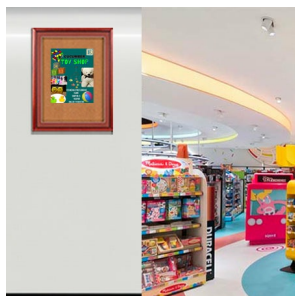

Extra Large Designer Wood Enclosed Bulletin Cork Board SwingFrames 24x60

FOR CURRENT PRICING, VISIT THE ID # LISTED ABOVE

Product Details

- Enclosed 24x60 Extra Large Bulletin Board
- Single Door 24" x 60" Enclosed Cork Bulletin Board
- Patented swing-open frame system (opens right to left)
- Features hidden hinges and Gravity Lock
- Wood Frame Profile: 1 3/8" Wide
- Overall Frame Depth: 2 7/8"
- (9) Wood frame finishes available
- Beveled Matboard: Complimentary color to wood frame finish
- Break Resistant Acrylic: Ideal for Indoor high traffic or public areas
- 1/4" natural cork board mounted on 1/4" hardboard
- Interior Useable Depth: 3/4"
- Wood Enclosed Bulletin Board 24x60 Swingframes are FOR INDOOR USE ONLY
- [Call to Buy Custom Extra Large 24 x 60 Enclosed Bulletin Boards](#)

Ordering Options

- Frame Orientation: Portrait or Landscape
- Fabric Covered Enclosed Bulletin Board
- Lockable Cork Board with Side Plunge Lock & Key

Videos

Model	Overall Size	Corkboard Size	Viewable Area	Ships Via	Shipping Weight
SFWBXL-2460	24" x 60"	19 1/4" x 55 1/4"	18 1/4" x 54 1/4"	FedEx	70