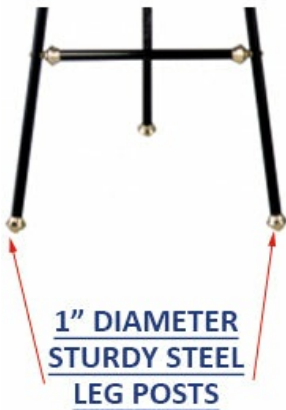

SUPER STRONG Steel 5 Foot Ornate Easel

FOR CURRENT PRICING, VISIT THE ID # LISTED ABOVE

Product Details

- Superior Strong **STEEL** Construction
- Overall Height: 5 Feet
- Overall Weight : 6 lbs
- **Folds for storage 1" x 4" x 72"**
- Fully riveted, NO PARTS TO LOSE!
- Available in **Black or Gold Finish**
- Very lightweight and portable
- Attractive, plated finial ends
- Hold graphics or frames to 2 1/2" thick and 30 lbs.
- 1" diameter steel leg posts
- Graphic holder is 25 1/2" off floor
- Steel Easels Best suited for **Indoor Use Only**

Model	Overall Height	Storage Space	Ships Via	Product Weight
TTR438	5'	1" x 4" 72"	UPS	6