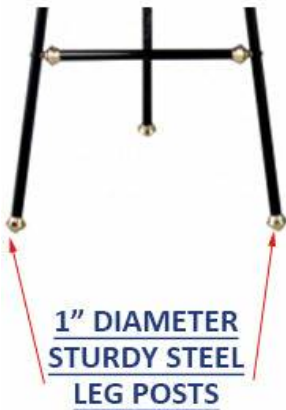

SUPER STRONG Steel 5 Foot Ornate Easel

FOR CURRENT PRICING, VISIT THE ID # LISTED ABOVE

Product Details

- Superior Strong **STEEL** Construction
- Overall Height: 5 Feet
- Overall Weight : 6 lbs
- **Folds for storage 1" x 4" x 72"**
- Fully riveted, NO PARTS TO LOSE!
- Available in **Black or Gold Finish**
- Very lightweight and portable
- Attractive, plated finial ends
- Hold graphics or frames to 2 1/2" thick and 30 lbs.
- 1" diameter steel leg posts
- Graphic holder is 25 1/2" off floor
- Steel Easels Best suited for **Indoor Use Only**

Model	Overall Height	Storage Space	Ships Via	Product Weight
TTR438	5'	1" x 4" 72"	UPS	6