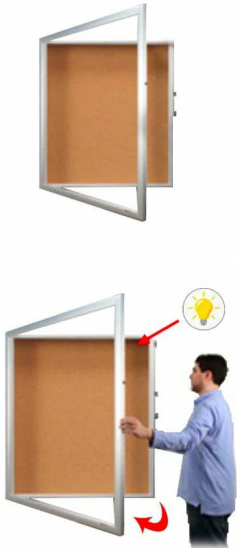

### Large Shadow Box SwingFrames with Corkboard + Bold SUPER WIDE-FACE Metal Frame | 5" Deep Shadowbox Interior in 25+ Sizes

FOR CURRENT PRICING, VISIT THE ID # LISTED ABOVE

#### Product Details

- SwingFrame Shadow Box Display Case
- Super Wide Face Metal Frame Profile 2 3/8"
- Wall Shadow Box with Cork Bulletin Board
- 5" Deep Shadow Box Usable Interior Cabinet
- Bold, slightly curved Metal Profile: 2 3/8" Wide
- Wall Shadow Box Display Case
- 25+ Large Shadow Box Sizes
- Swing Open, Wall Mount Shadow Box Corkboard
- Empty Shadow Box with Tan Cork Backer Panel
- Patented swing-open display frame system (opens right to left)
- Concealed Hinges and Sliding Gravity Lock
- Overall Shadow Box Depth: 7"
- 2 Shadow Box Frame Finishes: Satin Silver or Satin Black
- Exterior Box Sides: Black Laminate
- Backing Board: 1/4" Natural Cork Mounted on 1/4" Fiberboard
- Break-Resistant Clear Acrylic Window
- Installs Easily: Mounting hardware included
- SwingFrame Shadow Boxes 5" Deep **for Indoor Use Only**
- Call for Customize SwingFrame Wall Shadow Box Case

**\*\*Super Wide Face Shadow Boxes can be surface mounted or recessed. If you are planning to recess these boxes, please call us to confirm the overall outside back box dimensions. The flanged picture frame which is placed over the back box will also need some clearance for the frame door to swing-open to 90 degree angle.**