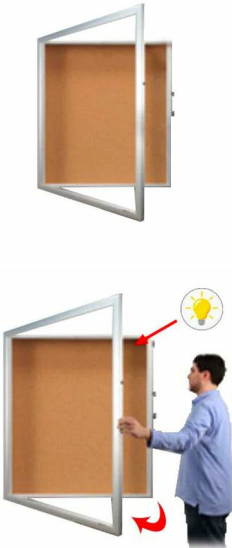

### Large Shadow Box SwingFrames with Corkboard + Bold SUPER WIDE-FACE Metal Frame | 5" Deep Shadowbox Interior in 25+ Sizes

FOR CURRENT PRICING, VISIT THE ID # LISTED ABOVE

#### Product Details

- SwingFrame Shadow Box Display Case
- Super Wide Face Metal Frame Profile 2 3/8"
- Wall Shadow Box with Cork Bulletin Board
- 5" Deep Shadow Box Usable Interior Cabinet
- Bold, slightly curved Metal Profile: 2 3/8" Wide
- Wall Shadow Box Display Case
- 25+ Large Shadow Box Sizes
- Swing Open, Wall Mount Shadow Box Corkboard
- Empty Shadow Box with Tan Cork Backer Panel
- Patented swing-open display frame system (opens right to left)
- Concealed Hinges and Sliding Gravity Lock
- Overall Shadow Box Depth: 7"
- 2 Shadow Box Frame Finishes: Satin Silver or Satin Black
- Exterior Box Sides: Black Laminate
- Backing Board: 1/4" Natural Cork Mounted on 1/4" Fiberboard
- Break-Resistant Clear Acrylic Window
- Installs Easily: Mounting hardware included
- SwingFrame Shadow Boxes 5" Deep **for Indoor Use Only**
- Call for Customize SwingFrame Wall Shadow Box Case

**\*\*Super Wide Face Shadow Boxes can be surface mounted or recessed. If you are planning to recess these boxes, please call us to confirm the overall outside back box dimensions. The flanged picture frame which is placed over the back box will also need some clearance for the frame door to swing-open to 90 degree angle.**