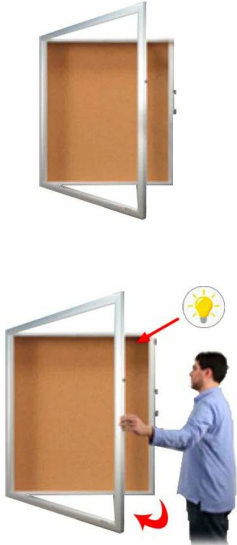

### Large Shadow Box SwingFrames with Corkboard & SUPER WIDE-FACE Metal Frame | 3" Deep Interior

FOR CURRENT PRICING, VISIT THE ID # LISTED ABOVE

#### Product Details

- SwingFrame Designer Shadow Box
- **Super Wide Face Metal Frame Profile**
- Cork Bulletin Board Shadow Box
- Bold, slightly curved Metal Profile: **2 3/8" Wide**
- **3" Deep Shadow Box Interior**
- Wall Shadow Box Display Case
- **26 Large Shadow Box Sizes**
- Swing Open, Wall Mount Shadow Box Corkboard
- Empty Shadow Box with tan cork backer panel
- Patented swing-open display frame system (opens right to left)
- Features Concealed Hinges and Sliding Gravity Lock
- **Usable Interior Shadow Box Depth: 3"**
- Overall Shadow Box Depth: 5"
- **2 Shadow Box Frame Finishes: Satin Silver or Satin Black**
- Exterior Box Sides: Black Laminate
- Backing Board: 1/4" Natural Cork mounted on 1/4" Fiberboard
- Break Resistant Acrylic: Perfect for high traffic or public environments
- Installs Easily: Mounting hardware included
- SwingFrame Shadow Boxes 3" Deep **For Indoor Use Only**
- **Large Shadow Box Displays Ship Assembled**
- **Free Shipping on Many Large Sized Shadowboxes: See List**
- **Call for Custom Wall Shadow Box Case**

**\*\*Super Wide Face Shadow Boxes can be surface mounted or recessed. If you are planning to recess these boxes, please call us to confirm the overall outside back box dimensions. The flanged picture frame which is placed over the back box will also need some clearance for the frame door to swing-open to 90 degree angle.**