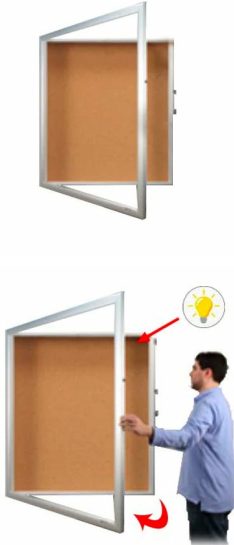

### Large Shadow Box SwingFrames with Corkboard & SUPER WIDE-FACE Metal Frame | 3" Deep Interior

FOR CURRENT PRICING, VISIT THE ID # LISTED ABOVE

#### Product Details

- **SwingFrame Designer Shadow Box**
- **Super Wide Face Metal Frame Profile**
- **Cork Bulletin Board Shadow Box**
- Bold, slightly curved Metal Profile: **2 3/8" Wide**
- **3" Deep Shadow Box Interior**
- Wall Shadow Box Display Case
- **26 Large Shadow Box Sizes**
- Swing Open, Wall Mount Shadow Box Corkboard
- Empty Shadow Box with tan cork backer panel
- Patented swing-open display frame system (opens right to left)
- Features Concealed Hinges and Sliding Gravity Lock
- **Usable Interior Shadow Box Depth: 3"**
- Overall Shadow Box Depth: 5"
- **2 Shadow Box Frame Finishes: Satin Silver or Satin Black**
- Exterior Box Sides: Black Laminate
- Backing Board: 1/4" Natural Cork mounted on 1/4" Fiberboard
- Break Resistant Acrylic: Perfect for high traffic or public environments
- Installs Easily: Mounting hardware included
- SwingFrame Shadow Boxes 3" Deep **For Indoor Use Only**
- **Large Shadow Box Displays Ship Assembled**
- **Free Shipping on Many Large Sized Shadowboxes: See List**
- **Call for Custom Wall Shadow Box Case**

**\*\*Super Wide Face Shadow Boxes can be surface mounted or recessed. If you are planning to recess these boxes, please call us to confirm the overall outside back box dimensions. The flanged picture frame which is placed over the back box will also need some clearance for the frame door to swing-open to 90 degree angle.**