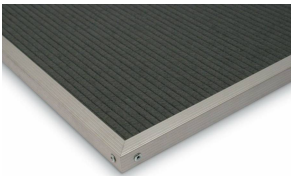

### Open Face Felt Letter Board 11x14 Aluminum Frame

FOR CURRENT PRICING, VISIT THE ID # LISTED ABOVE  
FREE SHIPPING

#### Product Details

- **Felt Letter Board**
- Overall Felt Letter Board Size: **11 x 14**
- Overall Depth: **1/2"**
- Silver aluminum trim (3/4" wide) borders the felt letter board
- Attractive black felt letter board with 1/4" grooves allows for easy letter and number insertion
- **3/4" White Helvetica letters and numbers included (290 Characters)**
- Hanging Hardware is riveted onto the back for easy wall or ceiling mount
- **11" x 14"** Open Face letter board displays for **INDOOR use only**
- **Call to Customize Open Face Framed Letterboards**

#### Ordering Options

- Frame Orientation: **Portrait or Landscape**
- Optional colors for felt letterboard panel
- Optional letter & character sets (**1/2", 3/4", 1", 2", 3"**)

**\*CUSTOM SIZES AVAILABLE | CALL US**