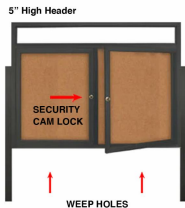

### Free-Standing Outdoor Enclosed 60x48 Bulletin Board LED Lighted + Message Header | Two Door Radius Edge Metal Cabinet

FOR CURRENT PRICING, VISIT THE ID # LISTED ABOVE

#### Product Details

- Outdoor Enclosed Bulletin Board with Posts
- Two Door LED Illuminated Display Case 60x48
- Personalized Message Header **Printed Free**
- Durable Aluminum Display Cabinet Construction
- Free Standing with 2 Posts (8 Foot)
- Overall Bulletin Board Cabinet Case Size: **60" Wide x 48" High**
- 5" White Header Panel with Your Personalized Message Printed Free
- Your Text Message Printed in All-Caps Black Helvetica Font
- **Optional:** Custom Header: B/W or Color Logo, Graphic Image, Font Style
- LED Strip Lighting: Energy-Efficient, Long-Lasting n Avg 50,000 hours
- Weather-Resistant Outdoor Display Case
- Sleek Two Door Cabinet with Smooth **Radius Edge** Corners
- Full-Length Solid Steel Piano Hinges Support Each Door
- Locking Display Case
- Security cam-lock on the front of each door (2 keys included)
- Overall Cabinet Depth: **4-inches**
- Interior Useable Depth: **2 5/8"**
- Display Case Orientation: **Landscape**
- Four outdoor treated metal frame finishes
- Break-Resistant Clear Acrylic Window
- Self-healing natural cork interior
- Weep holes on the cabinet bottom expel any water
- Side cabinet vents reduce condensation build-up
- Weather-resistant aluminum backing with silicone sealant
- **Free-Shipping Ground**
- Contact Us for Custom Message Centers Outdoor and Indoor

#### Outdoor Leg Post Information

- Post Dimensions: 2" x 2" x 96" (8 Feet High)
- Posts are attached to the case through the sides. Pre-drilled holes will be provided on the posts for easy display case mounting
- Posts should be secured at least 3 feet into the ground for proper support.