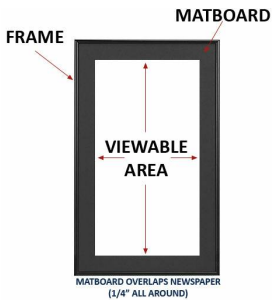

#### Product Details

- Metal Newspaper Frame
- **Custom Picture Frame Style**
- Metal Newspaper Frame Profile: 1/2" Wide
- Overall Wood Frame **Depth: 1"**
- Wall Mount Picture Frame
- Newspaper Thickness: Frames accommodate up to 10 Pages
- Frame Orientation: All sizes come standard in **PORTRAIT** orientation
- 7 Aluminum frame finishes available
- Beveled Matboard: 4 colors available
- Strong lightweight acrylic provides a clear viewing window
- 1/8" Cardboard Backer
- Installs Easily: Mounting & Framing hardware included
- Newspaper display frames for **INDOOR USE ONLY**
- **Call to customize the Newspaper Size (Broad or Tabloid)**
- **Call to customize the Newspaper Style (Frame or Matboard Color)**