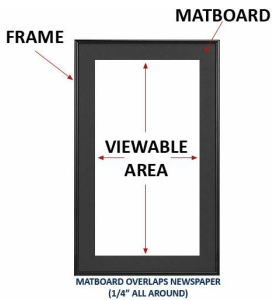

New York Giants Superbowl 46 Custom Metal Newspaper Frame

FOR CURRENT PRICING, VISIT THE ID # LISTED ABOVE
FREE SHIPPING

Product Details

- Metal Newspaper Frame
- **Custom Picture Frame Style**
- Metal Newspaper Frame Profile: 1/2" Wide
- Overall Wood Frame **Depth: 1"**
- Wall Mount Picture Frame
- Newspaper Thickness: Frames accommodate up to 10 Pages
- Frame Orientation: All sizes come standard in **PORTRAIT** orientation
- 7 Aluminum frame finishes available
- Beveled Matboard: 4 colors available
- Strong lightweight acrylic provides a clear viewing window
- 1/8" Cardboard Backer
- Installs Easily: Mounting & Framing hardware included
- Newspaper display frames f or **INDOOR USE ONLY**
- **Call to customize the Newspaper Size (Broad or Tabloid)**
- **Call to customize the Newspaper Style (Frame or Matboard Color)**

IMPORTANT - We Need Your Newspaper Size

IMPORTANT! WE NEED YOUR NEWSPAPER SIZE

Newspaper sizes are constantly changing in this day and age. For that reason we require you to measure your newspaper and provide the **EXACT** dimensions (Width x Height)