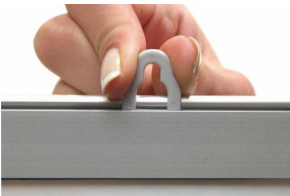

30" Wide Poster Bar Set Snap Frame Rails Hanging Top and Bottom | Silver Frame Finish

FOR CURRENT PRICING, VISIT THE ID # LISTED ABOVE

Product Details

- 30" WIDE Poster Snap Bar Set
- Silver Snap Bar Finish
- Aluminum Bars (Rails)
- 2 Bars: Top and Bottom
- End Cap on Each Bar
- Position Snap Frame Rails in Portrait Orientation
- Rounded Snap Bar Profile
- 1.02" Snap Bars Height Profile
- Hang from wall or ceiling
- Snap Bars open easily by hand
- Fast Change Snap Open Bar Set
- Wall / Ceiling Display Frame for Posters, Signs, Photography, Etc.
- Accepts printed Inserts up to 30" WIDE
- Accepts Up to 7/16" Inch Thick Graphic
- Graphic Slides into Snap Open Bar
- Black Rubber Gasket Helps Grab Graphic Insert Tightly
- Poster Bar Set Accepts Printed Inserts at ANY LENGTH
- 30" WIDE Poster Snap Bar Set is Suitable for Indoor Use
- Easy to follow instruction sheet
- Quick Ships Ground Within 1- 2 Days

*Not shown to scale

Model	Poster Width	Snap Bar Profile
TKM725	up to 30" Wide	1.02" High