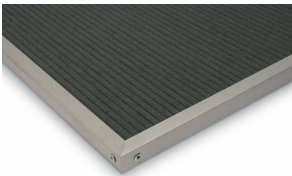

Open Face Felt Letter Board 12x24 Aluminum Frame

FOR CURRENT PRICING, VISIT THE ID # LISTED ABOVE
FREE SHIPPING

Product Details

- **Felt Letter Board**
- Overall Felt Letter Board Size: 12 x 24
- Frame Depth: 1/2"
- Silver aluminum trim (3/4" wide) borders the felt letter board
- Attractive black felt letter board with 1/4" grooves allows for easy letter and number insertion
- **3/4" White Helvetica letters and numbers included (290 Characters)**
- Hanging Hardware is riveted onto the back for easy wall or ceiling mount
- 12x24 Open Face letter boards displays are for **INDOOR use only**
- **Call to Customize Open Face Felt Letterboards**

Ordering Options

- Frame Orientation: Portrait or Landscape
- Optional colors for felt letterboard panel
- Optional letter & character sets (1/2", 3/4", 1", 2", 3")

***CUSTOM SIZES AVAILABLE | CALL US**