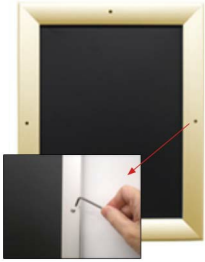

- Aluminum snap-open displays are for **INDOOR** or ****OUTDOOR** use

**Make sure you laminate your insert material if going outdoors

**Poster Snap Frames are weather resistant...not water-proof

Mounted Graphic Details

1/8" Mounted Graphic Insert

All frames will include a .040 Black Backer Board
All frames will include a .020 Clear Overlay

3/16" Mounted Graphic Insert

All frames will include a .040 Black Backer Board
All frames will include a .020 Clear Overlay

1/4" MAX Mounted Graphic Insert

.040 Black Backer Board **NOT INCLUDED** (can not fit)
.020 Clear Overlay **NOT INCLUDED** (can not fit)

Customize your Snap Frames

- **Call to customize Security Screw Mounted Poster Snap Frames!**