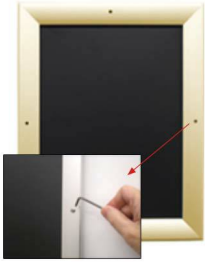

XL Security Snap Frame 60x72 Ship UNASSEMBLED

- Aluminum snap-open displays are for **INDOOR** or ****OUTDOOR** use

**Make sure you laminate your insert material if going outdoors
**Poster Snap Frames are weather resistant...not water-proof

Ships Unassembled

- ALL snap frame sizes are cut to size, and prepped for easy assembly
- Takes minutes to assemble, Corner Key and Mounting Hardware Included

- ALL snap frame rail sizes 85" and larger will be **CUT in HALF** and provided with a Straight Joiner Key to connect the two snap frame rails together.

This will create a seam in your snap frame rail where 2 or more pieces on one side of your frame will flip open.

The main reason for creating the seam is to reduce shipping costs. We will ship these chopped snap frame rails via common carrier ground service.

Each Frame Rail that is **CUT in HALF** will receive a **CENTERED** security screw

- We will ship any Length up to 144" in **FULL LENGTH** via Freight Carrier.

Please call us for your oversized snap frame dimensions to provide frame & freight costs

For Detailed Instructions on How to Assemble click on the Instruction Sheet ICON up above.

Custom Sizes & Shipping Options Available