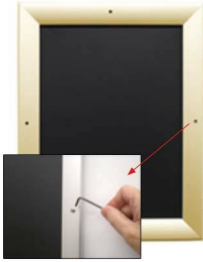

EXTRA-DEEP 27x41 Poster Snap Frames with Security Screws (for MOUNTED GRAPHICS)

FOR CURRENT PRICING, VISIT THE ID # LISTED ABOVE
FREE SHIPPING

For Mounted Posters

Product Details

***ALL 4 FRAME SIDES HAVE A SECURITY SCREW PLACED INTO THE CENTER OF EACH FRAME RAIL. THESE SCREWS SECURE THE SAFETY OF YOUR 27x41 POSTING AND PREVENT ANY TAMPERING.**

- Snap Lock Poster Frames with Security Screws + Allen Key Tool
- **Fits Posters 27x41**
- Wall Mount Poster Display Frames and Sign Holders
- Quick-Changing, **all 4 frame rails snap-open for easy poster changes**
- Front Loading Frame for posters and other signage
- Snap Frame Profile: 1 1/4" Wide
- Narrow profile offers 1" overall off the wall depth
- **Accepts 2 Printed Thicknesses: 3/8" & 1/2"**
- Viewable Area: Moulding overlaps poster insert by 3/8" all around
- **(9) Aluminum snap frame finishes available**
- **1/2" Silver Aluminum bottom frame rail is exposed from side view**

for all frame colors selected

- .040 Backing Board: Thin, durable backer board for 3/8" thick poster only
- .020 clear PETG overlay is included to protect thick poster insert (3/8" Only)
- **Allen Wrench Tool is included to help remove and secure your inserts**
- SwingSnap poster frames can mount either **Portrait or Landscape**
- Installs Easily: Punched holes in frame allow for easy surface mounting
- Hanging hardware included