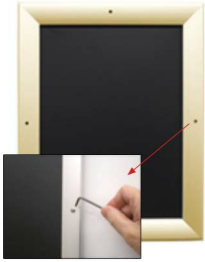

- Quick-Changing, all 4 frame rails snap-open for easy poster changes
- Front Loading Frame for **18x24 posters** and other signage
- Snap Frame Profile: 1 1/4" Wide
- Narrow profile offers 11/16" overall off the wall depth
- **Accepts printed material up to 1/4" thick**
- Viewable Area: Moulding overlaps poster insert by 3/8" all around
- (9) Aluminum snap frame finishes available
- .040 Backing Board: Thin, durable backer board provides rigidity for your poster
- .020 clear PETG overlay is included to protect your poster insert
- **Allen Wrench Tool is included to help remove and secure your inserts.**
- SwingSnap poster frames can mount either **Portrait or Landscape**
- Installs Easily: Punched holes in frame allow for easy surface mounting
- Hanging hardware is included

- Aluminum snap-open displays are for **INDOOR** or ****OUTDOOR** use

**Make sure you laminate your insert material if going outdoors

**Poster Snap Frames are weather resistant...not water-proof

Mounted Graphic Details

1/8" Mounted Graphic Insert

All frames will include a .040 Black Backer Board
All frames will include a .020 Clear Overlay

3/16" Mounted Graphic Insert

All frames will include a .040 Black Backer Board
All frames will include a .020 Clear Overlay

1/4" MAX Mounted Graphic Insert

.040 Black Backer Board **NOT INCLUDED** (can not fit)
.020 Clear Overlay **NOT INCLUDED** (can not fit)

Customize your Snap Frames

- **Call to customize Security Screw Mounted Poster Snap Frames!**