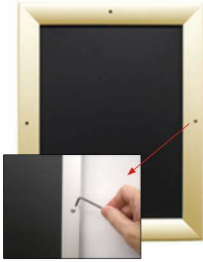

EXTRA-DEEP 24x48 Poster Snap Frames with Security Screws (for MOUNTED GRAPHICS)

FOR CURRENT PRICING, VISIT THE ID # LISTED ABOVE
FREE SHIPPING

For Mounted Posters

Product Details

***ALL 4 FRAME SIDES HAVE A SECURITY SCREW PLACED INTO THE CENTER OF EACH FRAME RAIL. THESE SCREWS SECURE THE SAFETY OF YOUR 24x48 POSTING AND PREVENT ANY TAMPERING.**

- Snap Lock Poster Frames with Security Screws + Allen Key Tool
- **Fits Posters 24x48**
- Wall Mount Poster Display Frames and Sign Holders
- Quick-Changing, **all 4 frame rails snap-open for easy poster changes**
- Front Loading Frame for posters and other signage
- Snap Frame Profile: 1 1/4" Wide
- Narrow profile offers 1" overall off the wall depth
- **Accepts 2 Printed Thicknesses: 3/8" & 1/2"**
- Viewable Area: Moulding overlaps poster insert by 3/8" all around
- **(9) Aluminum snap frame finishes available**
- **1/2" Silver Aluminum bottom frame rail is exposed from side view**

for all frame colors selected

- .040 Backing Board: Thin, durable backer board for 3/8" thick poster only
- .020 clear PETG overlay is included to protect thick poster insert (3/8" Only)
- **Allen Wrench Tool is included to help remove and secure your inserts**
- SwingSnap poster frames can mount either **Portrait or Landscape**
- Installs Easily: Punched holes in frame allow for easy surface mounting
- Hanging hardware included