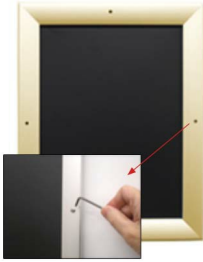

#### Product Details

**\*ALL 4 FRAME SIDES HAVE A SECURITY SCREW PLACED INTO THE CENTER OF EACH FRAME RAIL. THESE SCREWS SECURE THE SAFETY OF YOUR 24x36 POSTING AND PREVENT ANY TAMPERING.**

- Snap Lock Poster Frames with Security Screws + Allen Key Tool
- **Fits Posters 24x36**
- Wall Mount Poster Display Frames and Sign Holders
- Quick-Changing, **all 4 frame rails snap-open for easy poster changes**
- Front Loading Frame for posters and other signage
- Snap Frame Profile: 1 1/4" Wide
- Narrow profile offers 1" overall off the wall depth
- **Accepts 2 Printed Thicknesses: 3/8" & 1/2"**
- Viewable Area: Moulding overlaps poster insert by 3/8" all around
- **(9) Aluminum snap frame finishes available**
- **1/2" Silver Aluminum bottom frame rail is exposed from side view**

##### 3/8" Mounted Graphic Insert

All frames will include a .040 Black Backer Board

All frames will include a .020 Clear Overlay

##### 1/2" MAX Mounted Graphic Insert

.040 Black Backer Board **NOT INCLUDED** (can not fit)

.020 Clear Overlay **NOT INCLUDED** (can not fit)

#### Customize your Snap Frames

- **Customize Security Screw Extra Deep Poster Snap Frames 24 x 36!**
- If you request a larger size Snap Frame FULLY ASSEMBLED,

please call for a shipping quote.