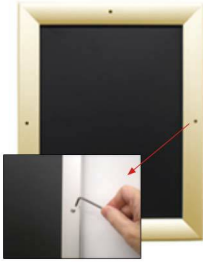

XL Security Snap Frame 72x84 Ship UNASSEMBLED

- Aluminum snap-open displays are for **INDOOR** or ****OUTDOOR** use

**Make sure you laminate your insert material if going outdoors
**Poster Snap Frames are weather resistant...not water-proof

Ships Unassembled

- ALL snap frame sizes are cut to size, and prepped for easy assembly
- Takes minutes to assemble, Corner Key and Mounting Hardware Included

- ALL snap frame rail sizes 85" and larger will be **CUT in HALF** and provided with a Straight Joiner Key to connect the two snap frame rails together.

This will create a seam in your snap frame rail where 2 or more pieces on one side of your frame will flip open.

The main reason for creating the seam is to reduce shipping costs. We will ship these chopped snap frame rails via common carrier ground service.

Each Frame Rail that is **CUT in HALF** will receive a **CENTERED** security screw

- We will ship any Length up to 144" in **FULL LENGTH** via Freight Carrier.

Please call us for your oversized snap frame dimensions to provide frame & freight costs

For Detailed Instructions on How to Assemble click on the Instruction Sheet ICON up above.

Custom Sizes & Shipping Options Available