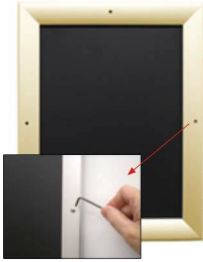

XL Security Snap Frame 72x84 Ship UNASSEMBLED

- Aluminum snap-open displays are for **INDOOR** or ****OUTDOOR** use

**Make sure you laminate your insert material if going outdoors
**Poster Snap Frames are weather resistant...not water-proof

Ships Unassembled

- ALL snap frame sizes are cut to size, and prepped for easy assembly
- Takes minutes to assemble, Corner Key and Mounting Hardware Included

- ALL snap frame rail sizes 85" and larger will be **CUT in HALF** and

provided with a Straight Joiner Key to connect the two snap frame rails together.

This will create a seam in your snap frame rail where 2 or more pieces on one side of your frame will flip open.

The main reason for creating the seam is to reduce shipping costs. We will ship these chopped snap frame rails via common carrier ground service.

Each Frame Rail that is **CUT in HALF** will receive a **CENTERED** security screw

- We will ship any Length up to 144" in **FULL LENGTH** via Freight Carrier.

Please call us for your oversized snap frame dimensions to provide frame & freight costs

For Detailed Instructions on How to Assemble click on the Instruction Sheet ICON up above.

Custom Sizes & Shipping Options Available