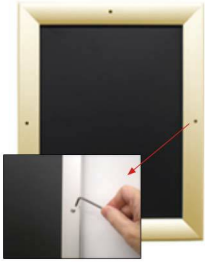

### Poster Snaps 8.5x11 Frames with Security Screws (for MOUNTED GRAPHICS)

FOR CURRENT PRICING, VISIT THE ID # LISTED ABOVE  
FREE SHIPPING

#### Product Details

\* ALL 4 FRAME SIDES HAVE A **SECURITY SCREW** PLACED INTO THE CENTER OF EACH FRAME RAIL. THESE SCREWS SECURE THE SAFETY OF YOUR POSTING AND PREVENT ANY TAMPERING.

- Quick-Changing, all 4 frame rails snap-open for easy poster changes
- Front Loading Frame for **8.5x11 posters** and other signage
- Snap Frame Profile: 1 1/4" Wide
- Narrow profile offers 1 1/16" overall off the wall depth
- **Accepts printed material up to 1/4" thick**
- Viewable Area: Moulding overlaps poster insert by 3/8" all around
- (9) Aluminum snap frame finishes available
- .040 Backing Board: Thin, durable backer board provides rigidity for your poster
- .020 clear PETG overlay is included to protect your poster insert
- **Allen Wrench Tool is included to help remove and secure your inserts**
- SwingSnap poster frames can mount either **Portrait or Landscape**
- Installs Easily: Punched holes in frame allow for easy surface mounting
- Hanging hardware is included