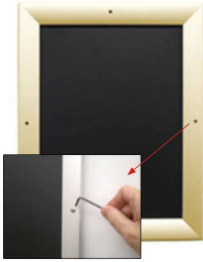

### Poster Snaps 8.5x11 Frames with Security Screws (for MOUNTED GRAPHICS)

FOR CURRENT PRICING, VISIT THE ID # LISTED ABOVE  
FREE SHIPPING

#### Product Details

**\* ALL 4 FRAME SIDES HAVE A SECURITY SCREW PLACED INTO THE CENTER OF EACH FRAME RAIL. THESE SCREWS SECURE THE SAFETY OF YOUR POSTING AND PREVENT ANY TAMPERING.**

- Quick-Changing, all 4 frame rails snap-open for easy poster changes
- Front Loading Frame for **8.5x11 posters** and other signage
- Snap Frame Profile: 1 1/4" Wide
- Narrow profile offers 1 1/16" overall off the wall depth
- **Accepts printed material up to 1/4" thick**
- Viewable Area: Moulding overlaps poster insert by 3/8" all around
- (9) Aluminum snap frame finishes available
- .040 Backing Board: Thin, durable backer board provides rigidity for your poster
- .020 clear PETG overlay is included to protect your poster insert
- **Allen Wrench Tool is included to help remove and secure your inserts**
- SwingSnap poster frames can mount either Portrait or Landscape
- Installs Easily: Punched holes in frame allow for easy surface mounting
- Hanging hardware is included