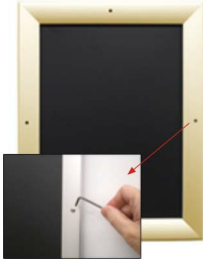

Extra Deep 30x40 Poster Snap Frames with Security Screws for Mounted Graphics on 3/8" and 1/2" Thick Boards

FOR CURRENT PRICING, VISIT THE ID # LISTED ABOVE
FREE SHIPPING

Product Details

***ALL 4 FRAME SIDES HAVE A SECURITY SCREW PLACED INTO THE CENTER OF EACH FRAME RAIL. THESE SCREWS SECURE THE SAFETY OF YOUR 30x40 POSTING AND PREVENT ANY TAMPERING.**

- Snap Lock Poster Frames with Security Screws + Allen Key Tool
- **Fits Posters 30x40**
- Wall Mount Poster Display Frames and Sign Holders
- Quick-Changing, **all 4 frame rails snap-open for easy poster changes**
- Front Loading Frame for posters and other signage
- Snap Frame Profile: 1 1/4" Wide
- Narrow profile offers 1" overall off the wall depth
- **Accepts 2 Printed Thicknesses: 3/8" & 1/2"**
- Viewable Area: Moulding overlaps poster insert by 3/8" all around
- **(9) Aluminum snap frame finishes available**
- **1/2" Silver Aluminum bottom frame rail is exposed from side view**

for all frame colors selected

- .040 Backing Board: Thin, durable backer board for 3/8" thick poster only
- .020 clear PETG overlay is included to protect thick poster insert (3/8" Only)
- **Allen Wrench Tool is included to help remove and secure your inserts.**
- SwingSnap poster frames can mount either **Portrait or Landscape**
- Installs Easily: Punched holes in frame allow for easy surface mounting
- Hanging hardware included