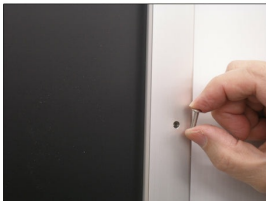

Mounted Graphic Details

3/8" Mounted Graphic Insert

All frames will include a .040 Black Backer Board

All frames will include a .020 Clear Overlay

1/2" MAX Mounted Graphic Insert

.040 Black Backer Board **NOT INCLUDED** (can not fit)

.020 Clear Overlay **NOT INCLUDED** (can not fit)

Customize your Snap Frames

- **Customize Security Screw Extra Deep Poster Snap Frames 30 x 40!**
- If you request a larger size Snap Frame **FULLY ASSEMBLED**,

please call for a shipping quote.