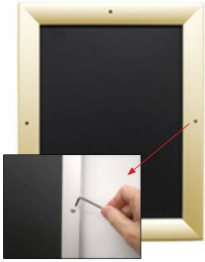

### Poster Snaps 20x24 Frames with Security Screws (for MOUNTED GRAPHICS)

FOR CURRENT PRICING, VISIT THE ID # LISTED ABOVE  
FREE SHIPPING

#### Product Details

\* ALL 4 FRAME SIDES HAVE A **SECURITY SCREW** PLACED INTO THE CENTER OF EACH FRAME RAIL. THESE SCREWS SECURE THE SAFETY OF YOUR POSTING AND PREVENT ANY TAMPERING.

- Quick-Changing, all 4 frame rails snap-open for easy poster changes
- Front Loading Frame for **20x24 posters** and other signage
- Snap Frame Profile: 1 1/4" Wide
- Narrow profile offers 1 1/16" overall off the wall depth
- **Accepts printed material up to 1/4" thick**
- Viewable Area: Moulding overlaps poster insert by 3/8" all around
- (9) Aluminum snap frame finishes available
- .040 Backing Board: Thin, durable backer board provides rigidity for your poster
- .020 clear PETG overlay is included to protect your poster insert
- **Allen Wrench Tool is included to help remove and secure your inserts**
- SwingSnap poster frames can mount either **Portrait or Landscape**
- Installs Easily: Punched holes in frame allow for easy surface mounting
- Hanging hardware is included