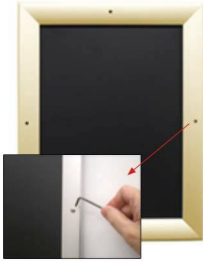

for all frame colors selected

- .040 Backing Board: Thin, durable backer board for 3/8" thick poster only
- .020 clear PETG overlay is included to protect thick poster insert (3/8" Only)
- **Allen Wrench Tool is included to help remove and secure your inserts.**
- SwingSnap poster frames can mount either **Portrait or Landscape**
- Installs Easily: Punched holes in frame allow for easy surface mounting
- Hanging hardware included

- Aluminum snap-open displays are for **INDOOR** or ****OUTDOOR** use

**Make sure you laminate your insert material if going outdoors

**Poster Snap Frames are weather resistant...not water-proof

Mounted Graphic Details

3/8" Mounted Graphic Insert

All frames will include a .040 Black Backer Board

All frames will include a .020 Clear Overlay

1/2" MAX Mounted Graphic Insert

.040 Black Backer Board **NOT INCLUDED** (can not fit)

.020 Clear Overlay **NOT INCLUDED** (can not fit)

Customize your Snap Frames

- **Customize Security Screw Extra Deep Poster Snap Frames 27 x 40!**
- If you request a larger size Snap Frame FULLY ASSEMBLED,

please call for a shipping quote.