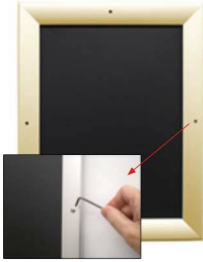

- Aluminum snap-open displays are for **INDOOR** or ****OUTDOOR** use

**Make sure you laminate your insert material if going outdoors
**Poster Snap Frames are weather resistant...not water-proof

Mounted Graphic Details

1/8" Mounted Graphic Insert

All frames will include a .040 Black Backer Board
All frames will include a .020 Clear Overlay

3/16" Mounted Graphic Insert

All frames will include a .040 Black Backer Board
All frames will include a .020 Clear Overlay

1/4" MAX Mounted Graphic Insert

.040 Black Backer Board **NOT INCLUDED** (can not fit)
.020 Clear Overlay **NOT INCLUDED** (can not fit)

Customize your Snap Frames

- Call to customize Security Screw Mounted Poster Snap Frames!

For Mounted Posters

1/8" Mounted Poster Thickness
3/16"
1/4"