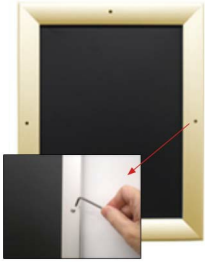

- Quick-Changing, all 4 frame rails snap-open for easy poster changes
- Front Loading Frame for **17x23 posters** and other signage
- Snap Frame Profile: 1 1/4" Wide
- Narrow profile offers 11/16" overall off the wall depth
- **Accepts printed material up to 1/4" thick**
- Viewable Area: Moulding overlaps poster insert by 3/8" all around
- (9) Aluminum snap frame finishes available
- .040 Backing Board: Thin, durable backer board provides rigidity for your poster
- .020 clear PETG overlay is included to protect your poster insert
- **Allen Wrench Tool is included to help remove and secure your inserts.**
- SwingSnap poster frames can mount either **Portrait or Landscape**
- Installs Easily: Punched holes in frame allow for easy surface mounting
- Hanging hardware is included

- Aluminum snap-open displays are for **INDOOR** or ****OUTDOOR** use

**Make sure you laminate your insert material if going outdoors

**Poster Snap Frames are weather resistant...not water-proof

Mounted Graphic Details

1/8" Mounted Graphic Insert

All frames will include a .040 Black Backer Board
All frames will include a .020 Clear Overlay

3/16" Mounted Graphic Insert

All frames will include a .040 Black Backer Board
All frames will include a .020 Clear Overlay

1/4" MAX Mounted Graphic Insert

.040 Black Backer Board **NOT INCLUDED** (can not fit)
.020 Clear Overlay **NOT INCLUDED** (can not fit)

Customize your Snap Frames

- Call to customize Security Screw Mounted Poster Snap Frames!