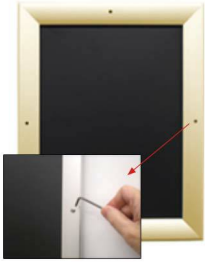

- Quick-Changing, all 4 frame rails snap-open for easy poster changes
- Front Loading Frame for **36x36 posters** and other signage
- Snap Frame Profile: 1 1/4" Wide
- Narrow profile offers 1 1/16" overall off the wall depth
- **Accepts printed material up to 1/4" thick**
- Viewable Area: Moulding overlaps poster insert by 3/8" all around
- (8) Aluminum snap frame finishes available
- .040 Backing Board: Thin, durable backer board provides rigidity for your poster
- .020 clear PETG overlay is included to protect your poster insert
- **Allen Wrench Tool is included to help remove and secure your inserts**
- SwingSnap poster frames can mount either **Portrait or Landscape**
- Installs Easily: Punched holes in frame allow for easy surface mounting
- Hanging hardware is included

- Aluminum snap-open displays are for **INDOOR** or ****OUTDOOR** use

**Make sure you laminate your insert material if going outdoors
**Poster Snap Frames are weather resistant...not water-proof

Mounted Graphic Details

1/8" Mounted Graphic Insert

All frames will include a .040 Black Backer Board

All frames will include a .020 Clear Overlay

3/16" Mounted Graphic Insert

All frames will include a .040 Black Backer Board

All frames will include a .020 Clear Overlay

1/4" MAX Mounted Graphic Insert

.040 Black Backer Board **NOT INCLUDED** (can not fit)

.020 Clear Overlay **NOT INCLUDED** (can not fit)

Customize your Snap Frames

- Call to customize Security Screw Mounted Poster Snap Frames!