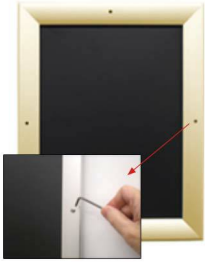

Poster Snaps 12x36 Frames with Security Screws (for MOUNTED GRAPHICS)

FOR CURRENT PRICING, VISIT THE ID # LISTED ABOVE
FREE SHIPPING

For Mounted Posters

Product Details

*** ALL 4 FRAME SIDES HAVE A SECURITY SCREW PLACED INTO THE CENTER OF EACH FRAME RAIL. THESE SCREWS SECURE THE SAFETY OF YOUR POSTING AND PREVENT ANY TAMPERING.**

- Quick-Changing, all 4 frame rails snap-open for easy poster changes
- Front Loading Frame for **12x36 posters** and other signage
- Snap Frame Profile: 1 1/4" Wide
- Narrow profile offers 1 1/16" overall off the wall depth
- **Accepts printed material up to 1/4" thick**
- Viewable Area: Moulding overlaps poster insert by 3/8" all around
- (9) Aluminum snap frame finishes available
- .040 Backing Board: Thin, durable backer board provides rigidity for your poster
- .020 clear PETG overlay is included to protect your poster insert
- **Allen Wrench Tool is included to help remove and secure your inserts**
- SwingSnap poster frames can mount either **Portrait or Landscape**
- Installs Easily: Punched holes in frame allow for easy surface mounting
- Hanging hardware is included