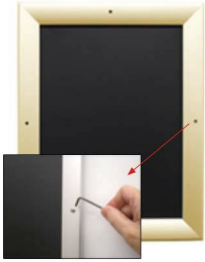

Poster Snaps 12x36 Frames with Security Screws (for MOUNTED GRAPHICS)

FOR CURRENT PRICING, VISIT THE ID # LISTED ABOVE
FREE SHIPPING

For Mounted Posters

Product Details

* ALL 4 FRAME SIDES HAVE A **SECURITY SCREW** PLACED INTO THE CENTER OF EACH FRAME RAIL. THESE SCREWS SECURE THE SAFETY OF YOUR POSTING AND PREVENT ANY TAMPERING.

- Quick-Changing, all 4 frame rails snap-open for easy poster changes
- Front Loading Frame for **12x36 posters** and other signage
- Snap Frame Profile: 1 1/4" Wide
- Narrow profile offers 1 1/16" overall off the wall depth
- **Accepts printed material up to 1/4" thick**
- Viewable Area: Moulding overlaps poster insert by 3/8" all around
- (9) Aluminum snap frame finishes available
- .040 Backing Board: Thin, durable backer board provides rigidity for your poster
- .020 clear PETG overlay is included to protect your poster insert
- **Allen Wrench Tool is included to help remove and secure your inserts**
- SwingSnap poster frames can mount either **Portrait or Landscape**
- Installs Easily: Punched holes in frame allow for easy surface mounting
- Hanging hardware is included