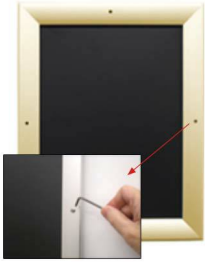

- Aluminum snap-open displays are for **INDOOR** or ****OUTDOOR** use

**Make sure you laminate your insert material if going outdoors
**Poster Snap Frames are weather resistant...not water-proof

Mounted Graphic Details

1/8" Mounted Graphic Insert

All frames will include a .040 Black Backer Board

All frames will include a .020 Clear Overlay

3/16" Mounted Graphic Insert

All frames will include a .040 Black Backer Board

All frames will include a .020 Clear Overlay

1/4" MAX Mounted Graphic Insert

.040 Black Backer Board **NOT INCLUDED** (can not fit)

.020 Clear Overlay **NOT INCLUDED** (can not fit)

Customize your Snap Frames

- [Call to customize Security Screw Mounted Poster Snap Frames!](#)