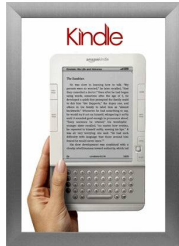

Super Wide-Edge Poster Snap Frame 24 x 36 with Bold 2 1/2" Profile for Mounted Graphics on 1/8", 3/16", 1/4" Thick Boards

FOR CURRENT PRICING, VISIT THE ID # LISTED ABOVE
FREE SHIPPING

SATIN
SILVER

SATIN
BLACK

Product Details

- Wide-Edge 24x36 Snap Poster Frame
- Aluminum Snap Frame Profile: **2 1/2" Wide**
- Holds Rigid Graphic Boards: 1/8", 3/16", 1/4" Thick
- 4 frame rails snap open for easy poster changes
- Front Loading Frame for 24x36 Posters and Other Signage
- Narrow profile offers 11/16" overall off-the-wall depth
- Viewable Area: Moulding overlaps poster insert by 1/2" all around
- Three Aluminum Snap Frame Finishes
- (1) Cherry wood simulated snap frame finish (faux wood)
- .040 Backer Board: Thin Board Provides Rigidity for Thin Poster
- .020 clear PETG overlay protect poster insert
- Accepts Three Thick Board Sizes 1/8" | 3/16" | 1/4"
- **No Tools!** frame sides snap open easily by hand
- Wall Mount Poster Snap Frames in Portrait or Landscape
- Installs Easily: Punched holes in frame for easy surface mounting
- Wall Hanging Hardware Included
- **Free Ground Shipping**