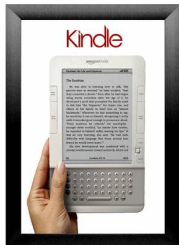

Super Wide-Edge Poster Snap Frame 24 x 36 with Bold 2 1/2" Profile for Mounted Graphics on 1/8", 3/16", 1/4" Thick Boards

FOR CURRENT PRICING, VISIT THE ID # LISTED ABOVE
FREE SHIPPING

SATIN
SILVER

SATIN
BLACK

Product Details

- Wide-Edge 24x36 Snap Poster Frame
- Aluminum Snap Frame Profile: **2 1/2" Wide**
- Holds Rigid Graphic Boards: 1/8", 3/16", 1/4" Thick
- 4 frame rails snap open for easy poster changes
- Front Loading Frame for 24x36 Posters and Other Signage
- Narrow profile offers 11/16" overall off-the-wall depth
- Viewable Area: Moulding overlaps poster insert by 1/2" all around
- Three Aluminum Snap Frame Finishes
- (1) Cherry wood simulated snap frame finish (faux wood)
- .040 Backer Board: Thin Board Provides Rigidity for Thin Poster
- .020 clear PETG overlay protect poster insert
- Accepts Three Thick Board Sizes 1/8" | 3/16" | 1/4"
- **No Tools!** frame sides snap open easily by hand
- Wall Mount Poster Snap Frames in Portrait or Landscape
- Installs Easily: Punched holes in frame for easy surface mounting
- Wall Hanging Hardware Included
- **Free Ground Shipping**