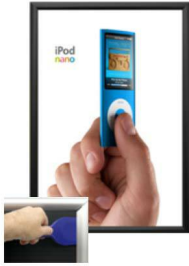

### 12 x 20 Poster Snap Open Frames (1 1/4" Security-Style) for MOUNTED GRAPHICS

FOR CURRENT PRICING, VISIT THE ID # LISTED ABOVE  
FREE SHIPPING

SECURITY TOOL PROVIDED

PLACE PALLET TOOL THROUGH  
EDGE OF SNAPFRAME

LIFT TO SNAP OPEN

#### Product Details

- Quick-Changing, all 4 frame rails snap-open for easy poster changes
- Front Loading Frame for **12x20 posters** and other signage
- Aluminum Snap Frame Profile: **1 1/4" Wide**
- Narrow profile offers 11/16" overall off the wall depth
- **Accepts 3 Printed Thicknesses: 1/8" | 3/16" | 1/4"**
- Viewable Area: Moulding overlaps poster insert by 3/8" all around
- (3) Aluminum snap frame finishes available
- .040 Backing Board: Thin, durable backer board provides rigidity for your poster
- .020 clear PETG overlay is included to protect your poster insert
- **Security Tool Included!** Ideal for high traffic, public environments.
- SwingSnap poster frames can mount either **Portrait or Landscape**
- Installs Easily: Punched holes in frame allow for easy surface mounting
- Hanging hardware is included