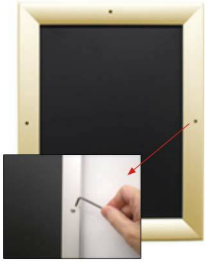

XL Security Snap Frame 84x96 Ship UNASSEMBLED

- Aluminum snap-open displays are for **INDOOR** or ****OUTDOOR** use

**Make sure you laminate your insert material if going outdoors
**Poster Snap Frames are weather resistant...not water-proof

Ships Unassembled

- ALL snap frame sizes are cut to size, and prepped for easy assembly
- Takes minutes to assemble, Corner Key and Mounting Hardware Included

- ALL snap frame rail sizes 85" and larger will be **CUT in HALF** and

provided with a Straight Joiner Key to connect the two snap frame rails together.

This will create a seam in your snap frame rail where 2 or more pieces on one side of your frame will flip open.

The main reason for creating the seam is to reduce shipping costs. We will ship these chopped snap frame rails via common carrier ground service.

Each Frame Rail that is **CUT in HALF** will receive a **CENTERED** security screw

- We will ship any Length up to 144" in **FULL LENGTH** via Freight Carrier.

Please call us for your oversized snap frame dimensions to provide frame & freight costs

For Detailed Instructions on How to Assemble click on the Instruction Sheet ICON up above.

Custom Sizes & Shipping Options Available