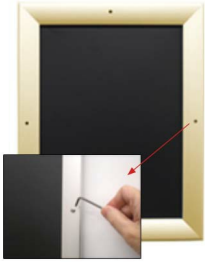

- Quick-Changing, all 4 frame rails snap-open for easy poster changes
- Front Loading Frame for **24x30 posters** and other signage
- Snap Frame Profile: 1 1/4" Wide
- Narrow profile offers 11/16" overall off the wall depth
- **Accepts printed material up to 1/4" thick**
- Viewable Area: Moulding overlaps poster insert by 3/8" all around
- (9) Aluminum snap frame finishes available
- .040 Backing Board: Thin, durable backer board provides rigidity for your poster
- .020 clear PETG overlay is included to protect your poster insert
- **Allen Wrench Tool is included to help remove and secure your inserts.**
- SwingSnap poster frames can mount either **Portrait or Landscape**
- Installs Easily: Punched holes in frame allow for easy surface mounting
- Hanging hardware is included

- Aluminum snap-open displays are for **INDOOR** or ****OUTDOOR** use

**Make sure you laminate your insert material if going outdoors

**Poster Snap Frames are weather resistant...not water-proof

Mounted Graphic Details

1/8" Mounted Graphic Insert

All frames will include a .040 Black Backer Board
All frames will include a .020 Clear Overlay

3/16" Mounted Graphic Insert

All frames will include a .040 Black Backer Board
All frames will include a .020 Clear Overlay

1/4" MAX Mounted Graphic Insert

.040 Black Backer Board **NOT INCLUDED** (can not fit)
.020 Clear Overlay **NOT INCLUDED** (can not fit)

Customize your Snap Frames

- **Call to customize Security Screw Mounted Poster Snap Frames!**