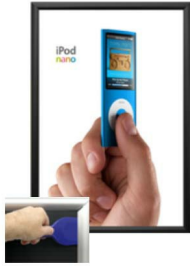

EXTRA DEEP 8.5 x 14 Poster Snap Frames (1 1/4" Security Profile for MOUNTED GRAPHICS)

FOR CURRENT PRICING, VISIT THE ID # LISTED ABOVE
FREE SHIPPING

For Mounted Posters

Product Details

- **8.5x14 Security Snap Frames with Security Pallet Tool**
- Quick-Changing, all 4 frame rails snap-open for easy poster changes
- Front Loading Frame for **8.5 x 14 posters** and other signage
- Aluminum Snap Frame Profile: 1 1/4" Wide
- Narrow profile offers 1" overall off the wall depth
- **Accepts 2 Printed Thicknesses: 3/8" & 1/2"**
- Viewable Area: Moulding overlaps poster insert by 3/8" all around
- (3) Aluminum snap frame finishes available
- **1/2" Silver bottom frame rail is exposed from side view for all frame**

colors selected

- .040 Backer Board: Thin, durable backer board provides rigidity to 3/8" poster
- .020 clear PETG overlay is included to protect your 3/8" thick poster insert
- **Security Pallet Tool Included** Ideal for high traffic, public environments.
- SwingSnap poster frames can mount either **Portrait or Landscape**
- Installs Easily: Punched holes in frame allow for easy surface mounting
- Hanging hardware included