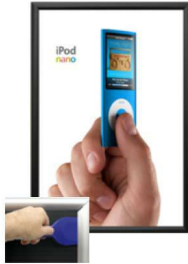

### EXTRA DEEP 12 x 18 Poster Snap Frames (1 1/4" Security Profile for MOUNTED GRAPHICS)

FOR CURRENT PRICING, VISIT THE ID # LISTED ABOVE  
FREE SHIPPING

#### Product Details

SECURITY TOOL PROVIDED

PLACE PALLET TOOL THROUGH  
EDGE OF SNAPFRAME

LIFT TO SNAP OPEN

- **12x18 Security Snap Frames with Security Pallet Tool**
- Quick-Changing, all 4 frame rails snap-open for easy poster changes
- Front Loading Frame for **12 x 18 posters** and other signage
- Aluminum Snap Frame Profile: 1 1/4" Wide
- Narrow profile offers 1" overall off the wall depth
- **Accepts 2 Printed Thicknesses: 3/8" & 1/2"**
- Viewable Area: Moulding overlaps poster insert by 3/8" all around
- (3) Aluminum snap frame finishes available
- **1/2" Silver bottom frame rail is exposed from side view for all frame**

#### colors selected

- .040 Backer Board: Thin, durable backer board provides rigidity to 3/8" poster
- .020 clear PETG overlay is included to protect your 3/8" thick poster insert
- **Security Pallet Tool Included** Ideal for high traffic, public environments.
- SwingSnap poster frames can mount either **Portrait or Landscape**
- Installs Easily: Punched holes in frame allow for easy surface mounting
- Hanging hardware included