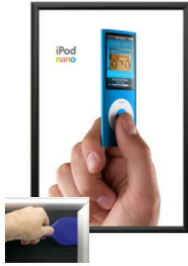

9 x 12 Poster Snap Open Frames (1 1/4" Security-Style) for MOUNTED GRAPHICS

FOR CURRENT PRICING, VISIT THE ID # LISTED ABOVE
FREE SHIPPING

SECURITY TOOL PROVIDED

PLACE PALLET TOOL THROUGH
EDGE OF SNAPFRAME

LIFT TO SNAP OPEN

Product Details

- Quick-Changing, all 4 frame rails snap-open for easy poster changes
- Front Loading Frame for **9x12 posters** and other signage
- Aluminum Snap Frame Profile: **1 1/4" Wide**
- Narrow profile offers 11/16" overall off the wall depth
- **Accepts 3 Printed Thicknesses: 1/8" | 3/16" | 1/4"**
- Viewable Area: Moulding overlaps poster insert by 3/8" all around
- (3) Aluminum snap frame finishes available
- .040 Backing Board: Thin, durable backer board provides rigidity for your poster
- .020 clear PETG overlay is included to protect your poster insert
- **Security Tool Included!** Ideal for high traffic, public environments.
- SwingSnap poster frames can mount either **Portrait or Landscape**
- Installs Easily: Punched holes in frame allow for easy surface mounting
- Hanging hardware is included