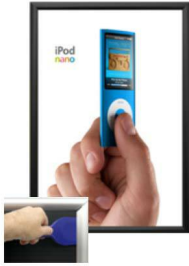

9 x 12 Poster Snap Open Frames (1 1/4" Security-Style) for MOUNTED GRAPHICS

FOR CURRENT PRICING, VISIT THE ID # LISTED ABOVE
FREE SHIPPING

SECURITY TOOL PROVIDED

PLACE PALLET TOOL THROUGH EDGE OF SNAPFRAME

LIFT TO SNAP OPEN

Product Details

- Quick-Changing, all 4 frame rails snap-open for easy poster changes
- Front Loading Frame for **9x12 posters** and other signage
- Aluminum Snap Frame Profile: **1 1/4" Wide**
- Narrow profile offers 11/16" overall off the wall depth
- **Accepts 3 Printed Thicknesses: 1/8" | 3/16" | 1/4"**
- Viewable Area: Moulding overlaps poster insert by 3/8" all around
- (3) Aluminum snap frame finishes available
- .040 Backing Board: Thin, durable backer board provides rigidity for your poster
- .020 clear PETG overlay is included to protect your poster insert
- **Security Tool Included!** Ideal for high traffic, public environments.
- SwingSnap poster frames can mount either **Portrait or Landscape**
- Installs Easily: Punched holes in frame allow for easy surface mounting
- Hanging hardware is included