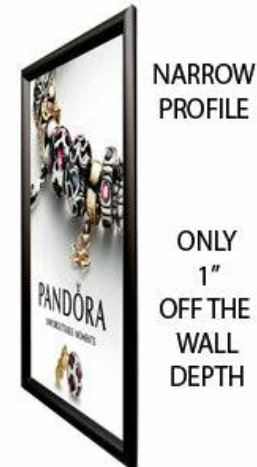

EXTRA DEEP Poster Snap Frames 12x18 (1 3/4" Security Profile for MOUNTED GRAPHICS)

FOR CURRENT PRICING, VISIT THE ID # LISTED ABOVE
FREE SHIPPING

For Mounted Posters

Product Details

- 1 3/4" Security Snap 12 x 18 Poster Display Frame with Pallet Tool
- Quick-Changing, all 4 frame rails snap-open for easy poster changes
- Front Loading Frame for **12 x 18 posters** and other signage
- Snap Frame Profile: 1 3/4" Wide
- Narrow profile offers 1" overall off the wall depth
- **Accepts 2 Printed Thicknesses: 3/8" & 1/2"**
- Viewable Area: Moulding overlaps poster insert by 13/16" all around
- (2) Aluminum snap frame finishes available
- **1/2" Silver bottom frame rail is exposed from side view for all frame**

colors selected

- .040 Backer Board: Thin backer board provides rigidity for your 3/8" thick poster
- .020 clear PETG overlay is included to protect your 3/8" thick poster insert
- **Security Pallet Tool Included!** Ideal for high traffic, public environments.
- SwingSnap poster frames can mount either **Portrait or Landscape**
- Installs Easily: Punched holes in frame allow for easy surface mounting
- Hanging hardware included