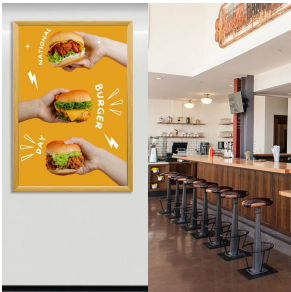

EXTRA-LARGE Wood Snap Frames 24x84 (for MOUNTED GRAPHICS)

FOR CURRENT PRICING, VISIT THE ID # LISTED ABOVE
FREE SHIPPING

Product Details

- Quick-Changing, all 4 frame rails snap-open for easy poster changes
- Front Loading Frame for **24x84 posters** and other signage
- Snap Frame Profile: **1 1/4" Wide**
- Narrow profile offers 11/16" overall off the wall depth
- **Accepts 3 Poster Thicknesses: 1/8" | 3/16" | 1/4"**
- Viewable Area: Moulding overlaps poster insert by 3/8" all around
- (3) Wood Simulated Snap Frame Finishes Available
- .040 Backing Board: Thin, durable backer board provides rigidity for your poster
- .020 clear PETG overlay is included to protect your poster insert
- No Tools! All four frame sides snap-open easily by hand
- SwingSnap poster frames can mount either **Portrait or Landscape**
- Installs Easily: Punched holes in frame allow for easy surface mounting
- Hanging hardware is included

Snap Frames 24 x 84 Shipped **UNASSEMBLED**

Ships Unassembled

- ALL snap frame sizes are cut to size, and prepped for easy assembly
- Takes minutes to assemble, Corner Key and Mounting Hardware Included
- Backing Board is rolled up and placed into box for shipping cost savings
- Clear Overlay is rolled up and placed into box for shipping cost savings

- ALL snap frame rail sizes 85" and larger will be **CUT in HALF** and

provided with a Straight Joiner Key to connect the two snap frame rails together.

This will create a seam in your snap frame rail where 2 or more pieces on one side of your frame will flip open.