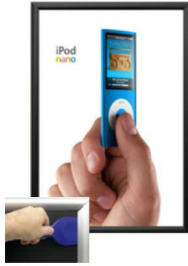

### EXTRA DEEP 27 x 41 Poster Snap Frames (1 1/4" Security Profile for MOUNTED GRAPHICS)

FOR CURRENT PRICING, VISIT THE ID # LISTED ABOVE  
FREE SHIPPING

SECURITY TOOL PROVIDED

#### Product Details

- **27x41 Security Snap Frames with Security Pallet Tool**
- Quick-Changing, all 4 frame rails snap-open for easy poster changes
- Front Loading Frame for **27 x 41 posters** and other signage
- Aluminum Snap Frame Profile: 1 1/4" Wide
- Narrow profile offers 1" overall off the wall depth
- **Accepts 2 Printed Thicknesses: 3/8" & 1/2"**
- Viewable Area: Moulding overlaps poster insert by 3/8" all around
- (3) Aluminum snap frame finishes available
- **1/2" Silver bottom frame rail is exposed from side view for all frame**

#### colors selected

- .040 Backer Board: Thin, durable backer board provides rigidity to 3/8" poster
- .020 clear PETG overlay is included to protect your 3/8" thick poster insert
- **Security Pallet Tool Included** Ideal for high traffic, public environments.
- SwingSnap poster frames can mount either **Portrait or Landscape**
- Installs Easily: Punched holes in frame allow for easy surface mounting
- Hanging hardware included