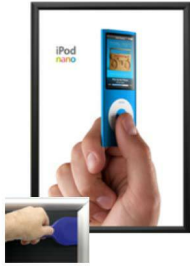

### EXTRA DEEP 22 x 28 Poster Snap Frames (1 1/4" Security Profile for MOUNTED GRAPHICS)

FOR CURRENT PRICING, VISIT THE ID # LISTED ABOVE  
FREE SHIPPING

SECURITY TOOL PROVIDED

PLACE PALLET TOOL THROUGH EDGE OF SNAPFRAME

LIFT TO SNAP OPEN

#### Product Details

- **22x28 Security Snap Frames with Security Pallet Tool**
- Quick-Changing, all 4 frame rails snap-open for easy poster changes
- Front Loading Frame for **22 x 28 posters** and other signage
- Aluminum Snap Frame Profile: 1 1/4" Wide
- Narrow profile offers 1" overall off the wall depth
- **Accepts 2 Printed Thicknesses: 3/8" & 1/2"**
- Viewable Area: Moulding overlaps poster insert by 3/8" all around
- (3) Aluminum snap frame finishes available
- **1/2" Silver bottom frame rail is exposed from side view for all frame**