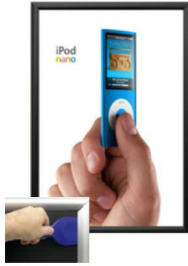

18 x 24 Poster Snap Open Frames (1 1/4" Security-Style) for MOUNTED GRAPHICS

FOR CURRENT PRICING, VISIT THE ID # LISTED ABOVE
FREE SHIPPING

SECURITY TOOL PROVIDED

PLACE PALLET TOOL THROUGH EDGE OF SNAPFRAME

LIFT TO SNAP OPEN

Product Details

- Quick-Changing, all 4 frame rails snap-open for easy poster changes
- Front Loading Frame for **18x24 posters** and other signage
- Aluminum Snap Frame Profile: **1 1/4" Wide**
- Narrow profile offers 11/16" overall off the wall depth
- **Accepts 3 Printed Thicknesses: 1/8" | 3/16" | 1/4"**
- Viewable Area: Moulding overlaps poster insert by 3/8" all around
- (3) Aluminum snap frame finishes available
- .040 Backing Board: Thin, durable backer board provides rigidity for your poster
- .020 clear PETG overlay is included to protect your poster insert
- **Security Tool Included!** Ideal for high traffic, public environments.
- SwingSnap poster frames can mount either **Portrait or Landscape**
- Installs Easily: Punched holes in frame allow for easy surface mounting
- Hanging hardware is included