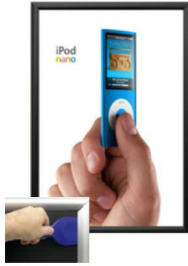

10 x 20 Poster Snap Open Frames (1 1/4" Security-Style) for MOUNTED GRAPHICS

FOR CURRENT PRICING, VISIT THE ID # LISTED ABOVE
FREE SHIPPING

SECURITY TOOL PROVIDED

PLACE PALLET TOOL THROUGH
EDGE OF SNAPFRAME

LIFT TO SNAP OPEN

Product Details

- Quick-Changing, all 4 frame rails snap-open for easy poster changes
- Front Loading Frame for **10x20 posters** and other signage
- Aluminum Snap Frame Profile: **1 1/4" Wide**
- Narrow profile offers 11/16" overall off the wall depth
- **Accepts 3 Printed Thicknesses: 1/8" | 3/16" | 1/4"**
- Viewable Area: Moulding overlaps poster insert by 3/8" all around
- (3) Aluminum snap frame finishes available
- .040 Backing Board: Thin, durable backer board provides rigidity for your poster
- .020 clear PETG overlay is included to protect your poster insert
- **Security Tool Included!** Ideal for high traffic, public environments.
- SwingSnap poster frames can mount either **Portrait or Landscape**
- Installs Easily: Punched holes in frame allow for easy surface mounting
- Hanging hardware is included