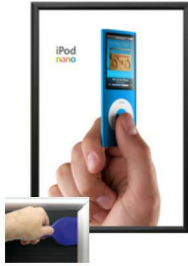

10 x 20 Poster Snap Open Frames (1 1/4" Security-Style) for MOUNTED GRAPHICS

FOR CURRENT PRICING, VISIT THE ID # LISTED ABOVE
FREE SHIPPING

SECURITY TOOL PROVIDED

PLACE PALLET TOOL THROUGH
EDGE OF SNAPFRAME

LIFT TO SNAP OPEN

Product Details

- Quick-Changing, all 4 frame rails snap-open for easy poster changes
- Front Loading Frame for **10x20 posters** and other signage
- Aluminum Snap Frame Profile: **1 1/4" Wide**
- Narrow profile offers 11/16" overall off the wall depth
- **Accepts 3 Printed Thicknesses: 1/8" | 3/16" | 1/4"**
- Viewable Area: Moulding overlaps poster insert by 3/8" all around
- (3) Aluminum snap frame finishes available
- .040 Backing Board: Thin, durable backer board provides rigidity for your poster
- .020 clear PETG overlay is included to protect your poster insert
- **Security Tool Included!** Ideal for high traffic, public environments.
- SwingSnap poster frames can mount either **Portrait or Landscape**
- Installs Easily: Punched holes in frame allow for easy surface mounting
- Hanging hardware is included