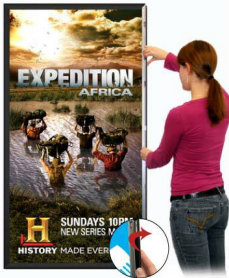

EXTRA LARGE - EXTRA DEEP 36 x 96 Sign Holder Snap Frames (1 5/8" Profile for MOUNTED GRAPHICS)

FOR CURRENT PRICING, VISIT THE ID # LISTED ABOVE
FREE SHIPPING

For Mounted Posters

Product Details

- Extra Large Snap Frames for Mounted Posters, Signs, Graphics
- Will fit **posters 36x96**
- Quick-Changing, all 4 frame rails snap-open for easy poster changes
- Front Loading Frame for 36 x 96 posters and other signage
- **Snap Frame Profile: 1 5/8" Wide**
- Narrow profile offers 1" overall off the wall depth
- **Accepts 2 Printed Thicknesses: 3/8" & 1/2"**
- **1/2" Silver bottom frame rail is exposed from side view for all frame**

colors selected

- - Installs Easily: Punched holes in frame allow for easy surface mounting
- **.040 Backing Board: Thin backer provides rigidity for 3/8" thick poster**
- **.020 clear PETG overlay is included to protect 3/8" thick poster insert only**
- No Tools! All four frame sides snap-open easily by hand
- SwingSnap poster frames can mount either **Portrait or Landscape**
- Hanging hardware (screws) included