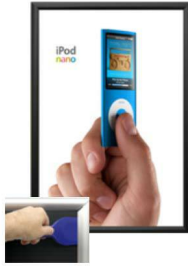

24 x 30 Poster Snap Open Frames (1 1/4" Security-Style) for MOUNTED GRAPHICS

FOR CURRENT PRICING, VISIT THE ID # LISTED ABOVE
FREE SHIPPING

SECURITY TOOL PROVIDED

PLACE PALLET TOOL THROUGH EDGE OF SNAPFRAME

LIFT TO SNAP OPEN

Product Details

- Quick-Changing, all 4 frame rails snap-open for easy poster changes
- Front Loading Frame for **24x30 posters** and other signage
- Aluminum Snap Frame Profile: **1 1/4" Wide**
- Narrow profile offers 11/16" overall off the wall depth
- **Accepts 3 Printed Thicknesses: 1/8" | 3/16" | 1/4"**
- Viewable Area: Moulding overlaps poster insert by 3/8" all around
- (3) Aluminum snap frame finishes available
- .040 Backing Board: Thin, durable backer board provides rigidity for your poster
- .020 clear PETG overlay is included to protect your poster insert
- **Security Tool Included!** Ideal for high traffic, public environments.
- SwingSnap poster frames can mount either **Portrait or Landscape**
- Installs Easily: Punched holes in frame allow for easy surface mounting
- Hanging hardware is included