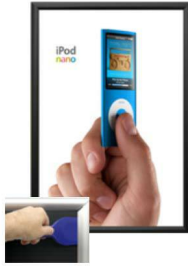

20 x 28 Poster Snap Open Frames (1 1/4" Security-Style) for MOUNTED GRAPHICS

FOR CURRENT PRICING, VISIT THE ID # LISTED ABOVE
FREE SHIPPING

SECURITY TOOL PROVIDED

Product Details

- Quick-Changing, all 4 frame rails snap-open for easy poster changes
- Front Loading Frame for **20x28 posters** and other signage
- Aluminum Snap Frame Profile: **1 1/4" Wide**
- Narrow profile offers 11/16" overall off the wall depth
- **Accepts 3 Printed Thicknesses: 1/8" | 3/16" | 1/4"**
- Viewable Area: Moulding overlaps poster insert by 3/8" all around
- (3) Aluminum snap frame finishes available
- .040 Backing Board: Thin, durable backer board provides rigidity for your poster
- .020 clear PETG overlay is included to protect your poster insert
- **Security Tool Included!** Ideal for high traffic, public environments.
- SwingSnap poster frames can mount either **Portrait or Landscape**
- Installs Easily: Punched holes in frame allow for easy surface mounting
- Hanging hardware is included

- Aluminum snap-open displays are for **INDOOR** or ****OUTDOOR** use

**Make sure you laminate your insert material if going outdoors
**Poster Snap Frames are weather resistant...not water-proof

Mounted Graphic Details