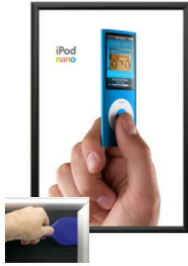

20 x 28 Poster Snap Open Frames (1 1/4" Security-Style) for MOUNTED GRAPHICS

FOR CURRENT PRICING, VISIT THE ID # LISTED ABOVE
FREE SHIPPING

SECURITY TOOL PROVIDED

PLACE PALLET TOOL THROUGH
EDGE OF SNAPFRAME

LIFT TO SNAP OPEN

Product Details

- Quick-Changing, all 4 frame rails snap-open for easy poster changes
- Front Loading Frame for **20x28 posters** and other signage
- Aluminum Snap Frame Profile: **1 1/4" Wide**
- Narrow profile offers 11/16" overall off the wall depth
- **Accepts 3 Printed Thicknesses: 1/8" | 3/16" | 1/4"**
- Viewable Area: Moulding overlaps poster insert by 3/8" all around
- (3) Aluminum snap frame finishes available
- .040 Backing Board: Thin, durable backer board provides rigidity for your poster
- .020 clear PETG overlay is included to protect your poster insert
- **Security Tool Included!** Ideal for high traffic, public environments.
- SwingSnap poster frames can mount either **Portrait or Landscape**
- Installs Easily: Punched holes in frame allow for easy surface mounting
- Hanging hardware is included