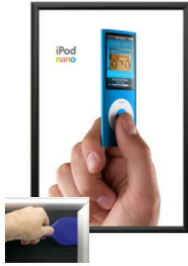

### EXTRA DEEP 14 x 22 Poster Snap Frames (1 1/4" Security Profile for MOUNTED GRAPHICS)

FOR CURRENT PRICING, VISIT THE ID # LISTED ABOVE  
FREE SHIPPING

SECURITY TOOL PROVIDED

#### Product Details

- **14x22 Security Snap Frames with Security Pallet Tool**
- Quick-Changing, all 4 frame rails snap-open for easy poster changes
- Front Loading Frame for **14 x 22 posters** and other signage
- Aluminum Snap Frame Profile: 1 1/4" Wide
- Narrow profile offers 1" overall off the wall depth
- **Accepts 2 Printed Thicknesses: 3/8" & 1/2"**
- Viewable Area: Moulding overlaps poster insert by 3/8" all around
- (3) Aluminum snap frame finishes available
- **1/2" Silver bottom frame rail is exposed from side view for all frame**

#### colors selected

- .040 Backer Board: Thin, durable backer board provides rigidity to 3/8" poster
- .020 clear PETG overlay is included to protect your 3/8" thick poster insert
- **Security Pallet Tool Included** Ideal for high traffic, public environments.
- SwingSnap poster frames can mount either **Portrait or Landscape**
- Installs Easily: Punched holes in frame allow for easy surface mounting
- Hanging hardware included