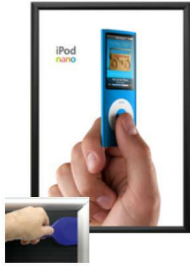

EXTRA DEEP 14 x 22 Poster Snap Frames (1 1/4" Security Profile for MOUNTED GRAPHICS)

FOR CURRENT PRICING, VISIT THE ID # LISTED ABOVE
FREE SHIPPING

SECURITY TOOL PROVIDED

PLACE PALLET TOOL THROUGH EDGE OF SNAPFRAME

LIFT TO SNAP OPEN

Product Details

- **14x22 Security Snap Frames with Security Pallet Tool**
- Quick-Changing, all 4 frame rails snap-open for easy poster changes
- Front Loading Frame for **14 x 22 posters** and other signage
- Aluminum Snap Frame Profile: 1 1/4" Wide
- Narrow profile offers 1" overall off the wall depth
- **Accepts 2 Printed Thicknesses: 3/8" & 1/2"**
- Viewable Area: Moulding overlaps poster insert by 3/8" all around
- (3) Aluminum snap frame finishes available
- **1/2" Silver bottom frame rail is exposed from side view for all frame**

colors selected

- .040 Backer Board: Thin, durable backer board provides rigidity to 3/8" poster
- .020 clear PETG overlay is included to protect your 3/8" thick poster insert
- **Security Pallet Tool Included** Ideal for high traffic, public environments.
- SwingSnap poster frames can mount either **Portrait or Landscape**
- Installs Easily: Punched holes in frame allow for easy surface mounting
- Hanging hardware included