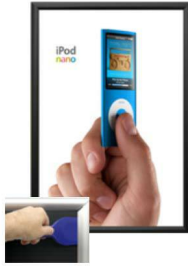

22 x 28 Poster Snap Open Frames (1 1/4" Security-Style) for MOUNTED GRAPHICS

FOR CURRENT PRICING, VISIT THE ID # LISTED ABOVE
FREE SHIPPING

SECURITY TOOL PROVIDED

PLACE PALLET TOOL THROUGH
EDGE OF SNAPFRAME

LIFT TO SNAP OPEN

Product Details

- Quick-Changing, all 4 frame rails snap-open for easy poster changes
- Front Loading Frame for **22x28 posters** and other signage
- Aluminum Snap Frame Profile: **1 1/4" Wide**
- Narrow profile offers 11/16" overall off the wall depth
- **Accepts 3 Printed Thicknesses: 1/8" | 3/16" | 1/4"**
- Viewable Area: Moulding overlaps poster insert by 3/8" all around
- (3) Aluminum snap frame finishes available
- .040 Backing Board: Thin, durable backer board provides rigidity for your poster
- .020 clear PETG overlay is included to protect your poster insert
- **Security Tool Included!** Ideal for high traffic, public environments.
- SwingSnap poster frames can mount either **Portrait or Landscape**
- Installs Easily: Punched holes in frame allow for easy surface mounting
- Hanging hardware is included