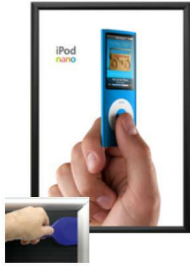

### EXTRA DEEP 20 x 20 Poster Snap Frames (1 1/4" Security Profile for MOUNTED GRAPHICS)

FOR CURRENT PRICING, VISIT THE ID # LISTED ABOVE  
FREE SHIPPING

SECURITY TOOL PROVIDED

PLACE PALLET TOOL THROUGH EDGE OF SNAPFRAME

LIFT TO SNAP OPEN

#### Product Details

- **20x20 Security Snap Frames with Security Pallet Tool**
- Quick-Changing, all 4 frame rails snap-open for easy poster changes
- Front Loading Frame for **20 x 20 posters** and other signage
- Aluminum Snap Frame Profile: 1 1/4" Wide
- Narrow profile offers 1" overall off the wall depth
- **Accepts 2 Printed Thicknesses: 3/8" & 1/2"**
- Viewable Area: Moulding overlaps poster insert by 3/8" all around
- (3) Aluminum snap frame finishes available
- **1/2" Silver bottom frame rail is exposed from side view for all frame**