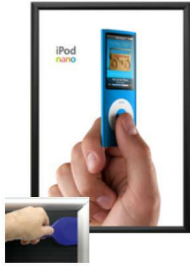

EXTRA DEEP 20 x 20 Poster Snap Frames (1 1/4" Security Profile for MOUNTED GRAPHICS)

FOR CURRENT PRICING, VISIT THE ID # LISTED ABOVE
FREE SHIPPING

SECURITY TOOL PROVIDED

PLACE PALLET TOOL THROUGH EDGE OF SNAPFRAME

LIFT TO SNAP OPEN

Product Details

- **20x20 Security Snap Frames with Security Pallet Tool**
- Quick-Changing, all 4 frame rails snap-open for easy poster changes
- Front Loading Frame for **20 x 20 posters** and other signage
- Aluminum Snap Frame Profile: 1 1/4" Wide
- Narrow profile offers 1" overall off the wall depth
- **Accepts 2 Printed Thicknesses: 3/8" & 1/2"**
- Viewable Area: Moulding overlaps poster insert by 3/8" all around
- (3) Aluminum snap frame finishes available
- **1/2" Silver bottom frame rail is exposed from side view for all frame**

colors selected

- .040 Backer Board: Thin, durable backer board provides rigidity to 3/8" poster
- .020 clear PETG overlay is included to protect your 3/8" thick poster insert
- **Security Pallet Tool Included** Ideal for high traffic, public environments.
- SwingSnap poster frames can mount either **Portrait or Landscape**
- Installs Easily: Punched holes in frame allow for easy surface mounting
- Hanging hardware included